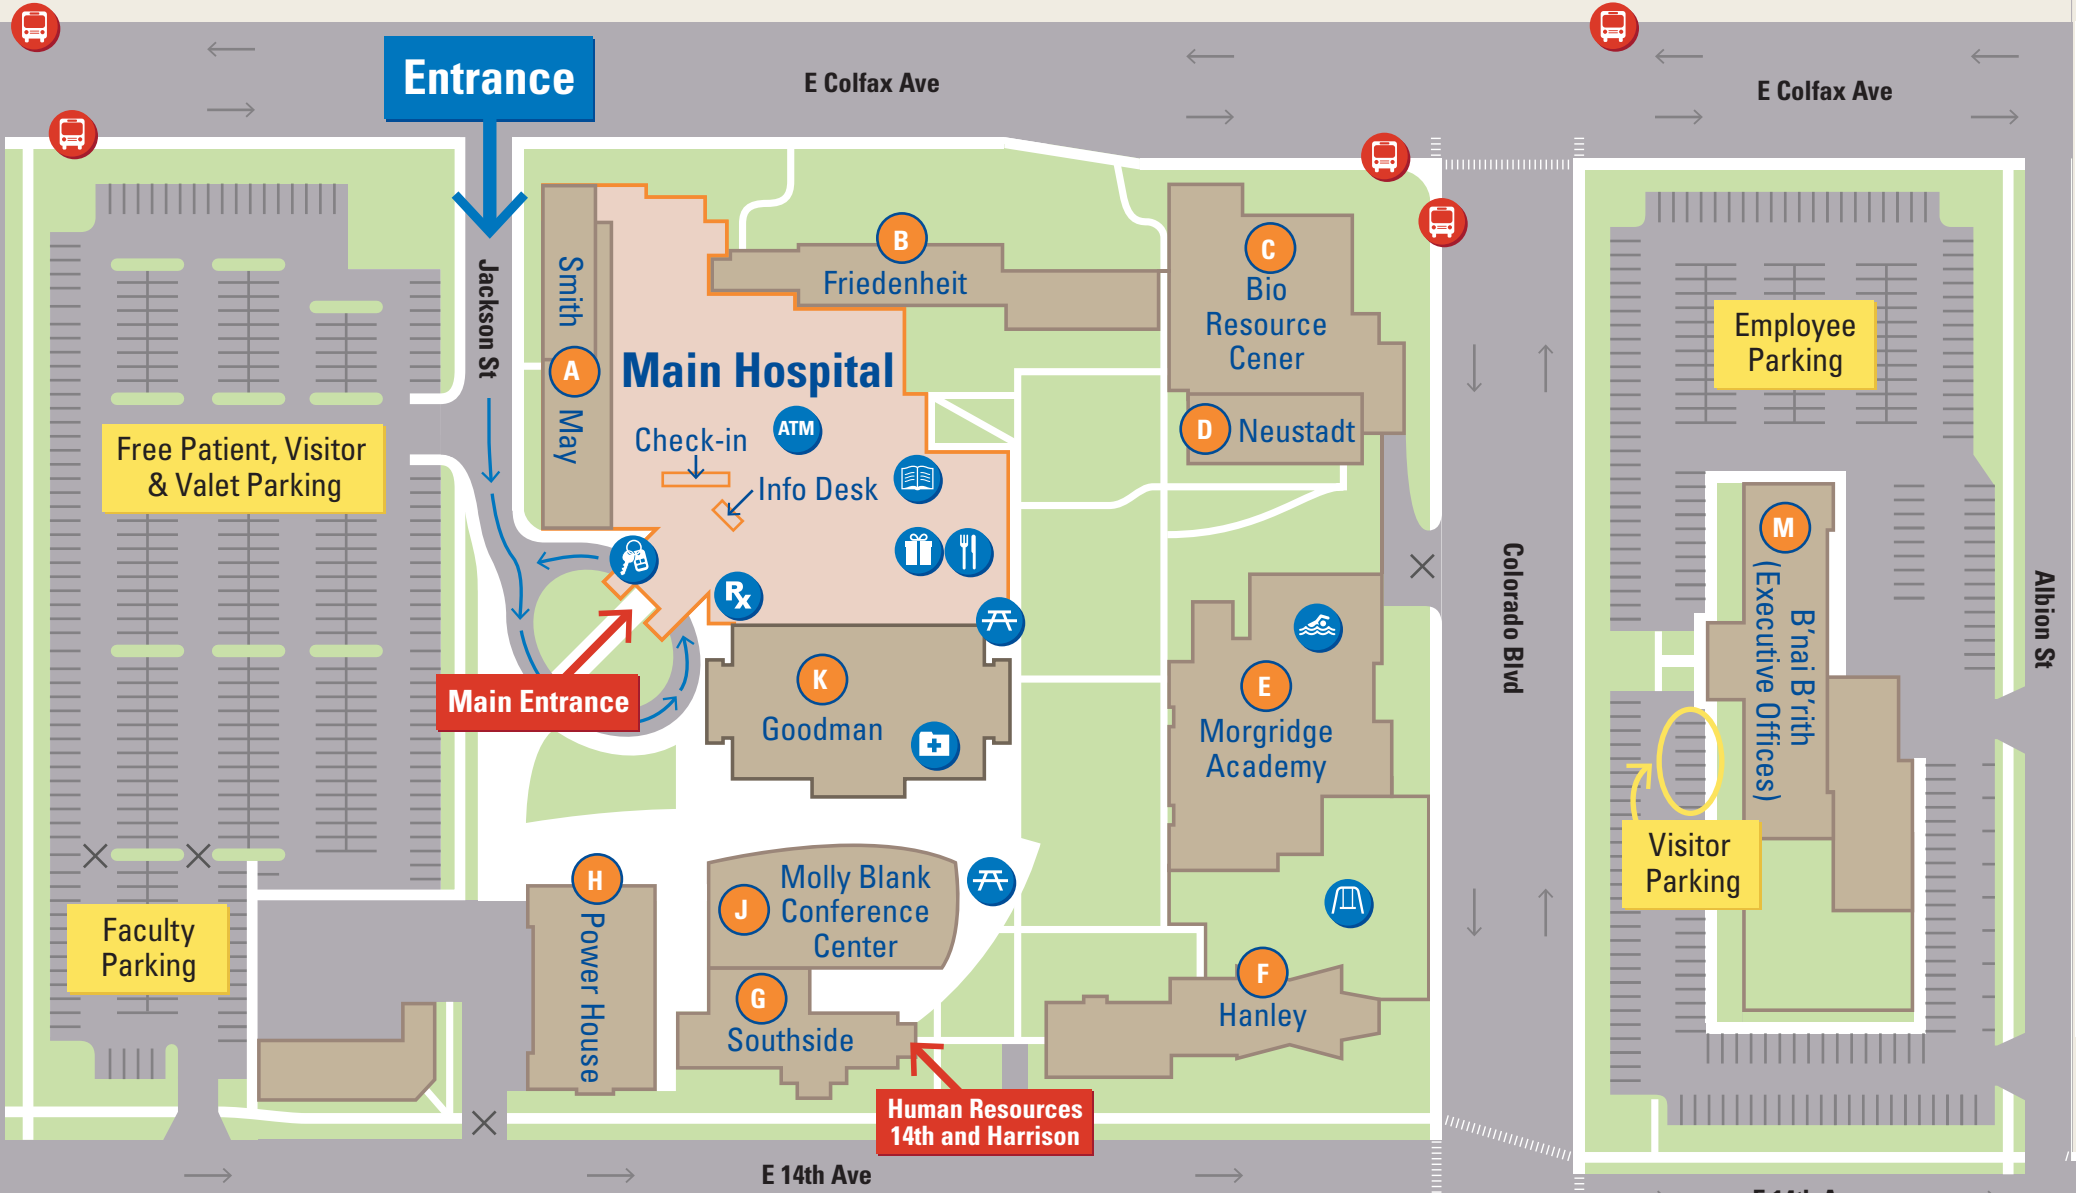

# CAMPUS MAP

- Bus Stop
- Cafeteria
- Courtyard & Outdoor Seating

- Gift Shop
- Library
- Medical Records

- Pharmacy
- Playground
- Pool
- Valet Parking

4744.21813.MKT

Bellview Lot